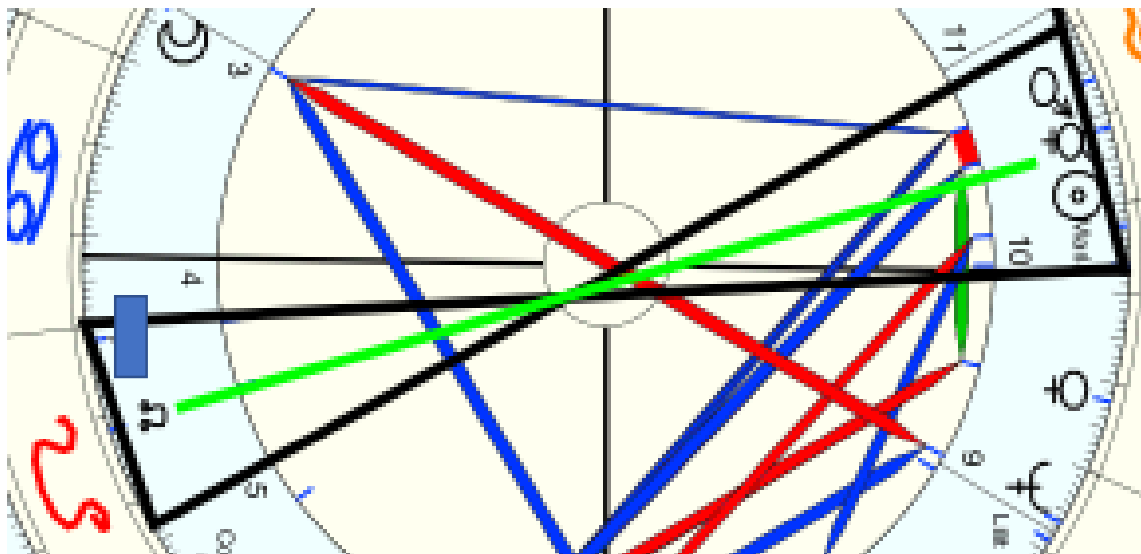

[Official Photos »](#)

While his acting debut was at the age of 15, Diogo Morgado later became known internationally for his groundbreaking portrayal of "Jesus" in 20th Century Fox's feature film "Son of God" and in The History Channel's highly rated, Emmy-nominated miniseries "The Bible." Morgado's recent work includes the lead role in the Netflix original feature film... [See full bio »](#)

Born: January 17, 1981 in Lisbon, Portugal